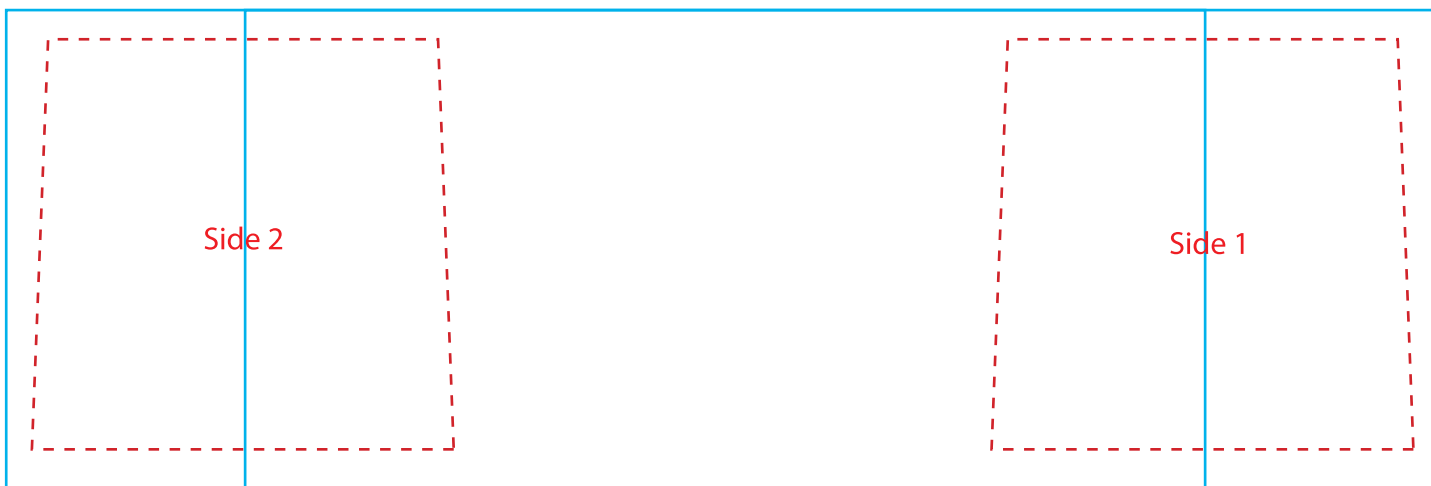

#839 MATTE

*Wrap not available for Sand-Carved decoration.