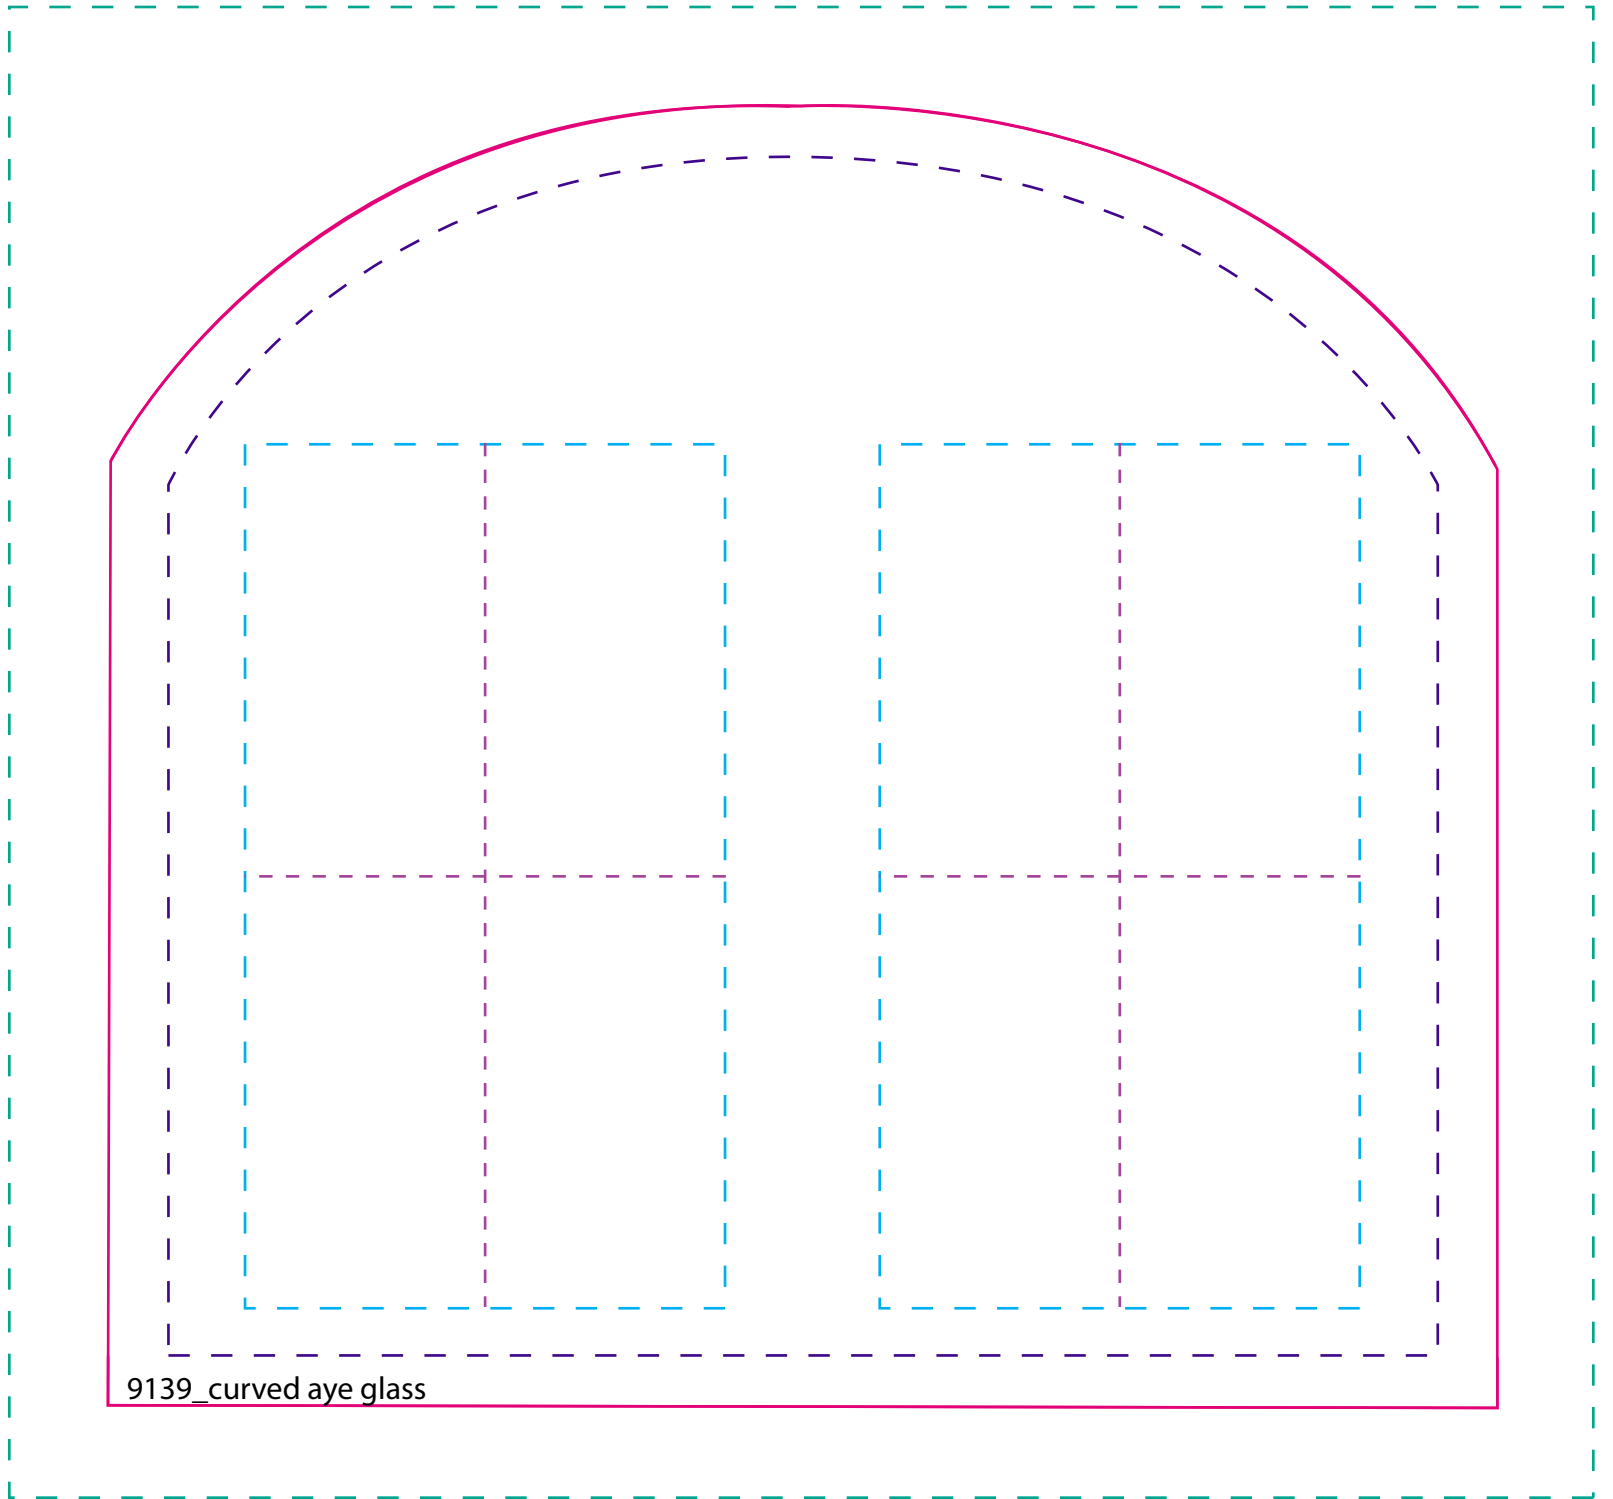

Bleed Template Imprint Area Center Bias and Stitch Path

9139_curved aye glass