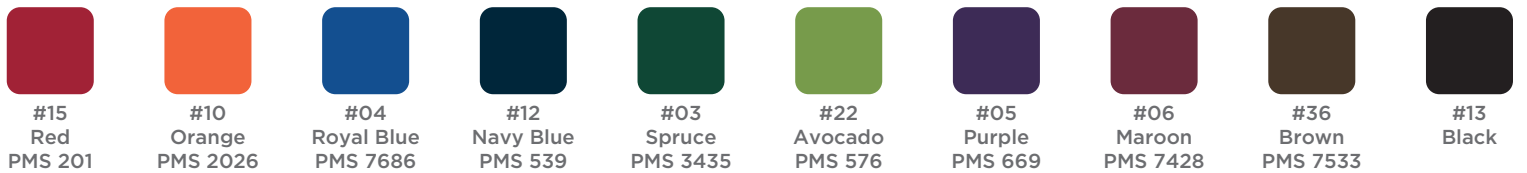

ECO TWILL COLORS