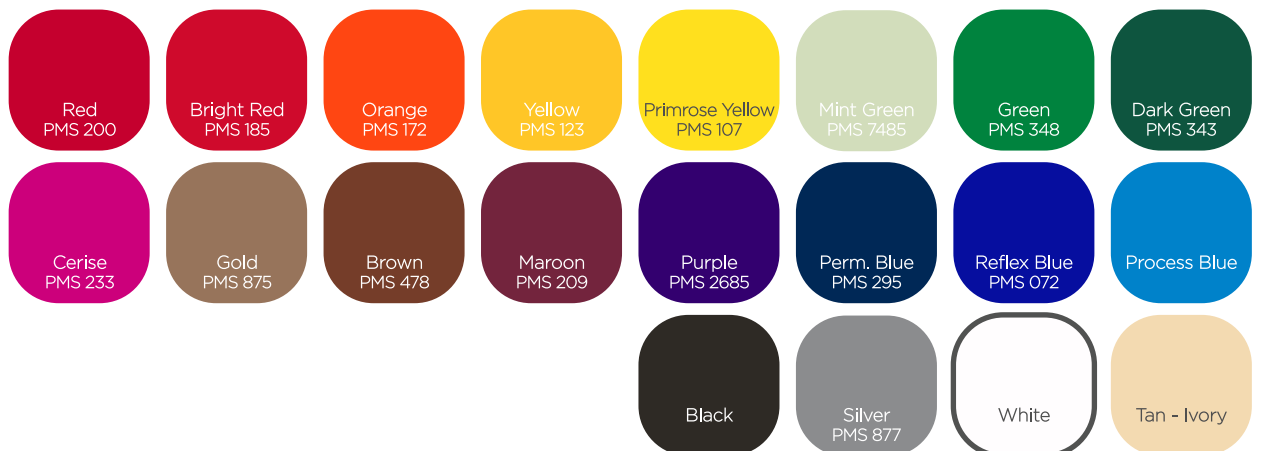

Fabric Ink

Ceramic Ink

Bank Bag Ink

**PMS colors are provided for reference; lighting, material, and variations in Pantone standards affect color perception. all of the stock inks at Numo are tested and proven to be lead free.