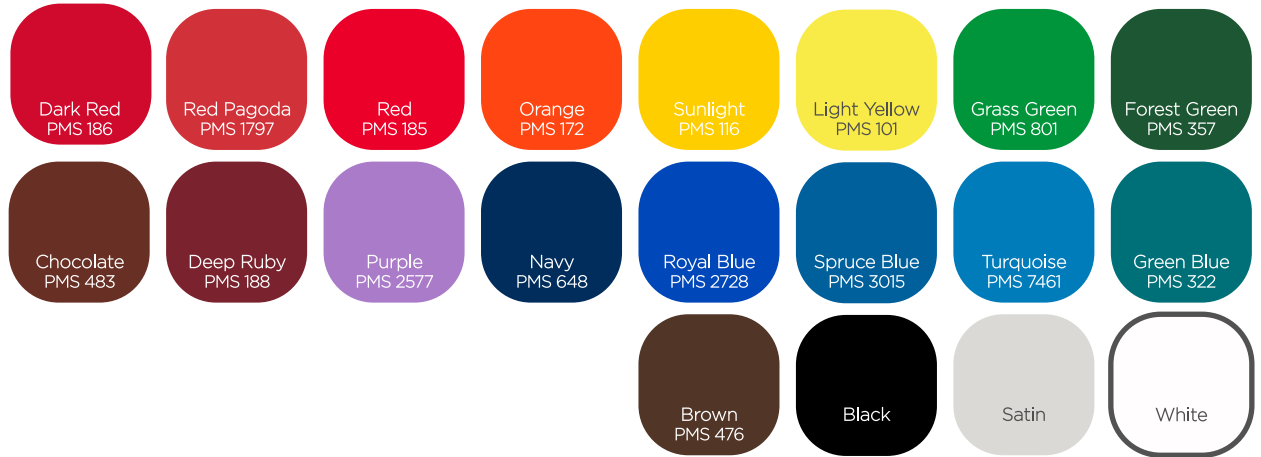

Fabric Ink

Ceramic Ink

Bank Bag Ink

**PMS colors are provided for reference; lighting, material, and variations in Pantone standards affect color perception. all of the stock inks at Numo are tested and proven to be lead free.