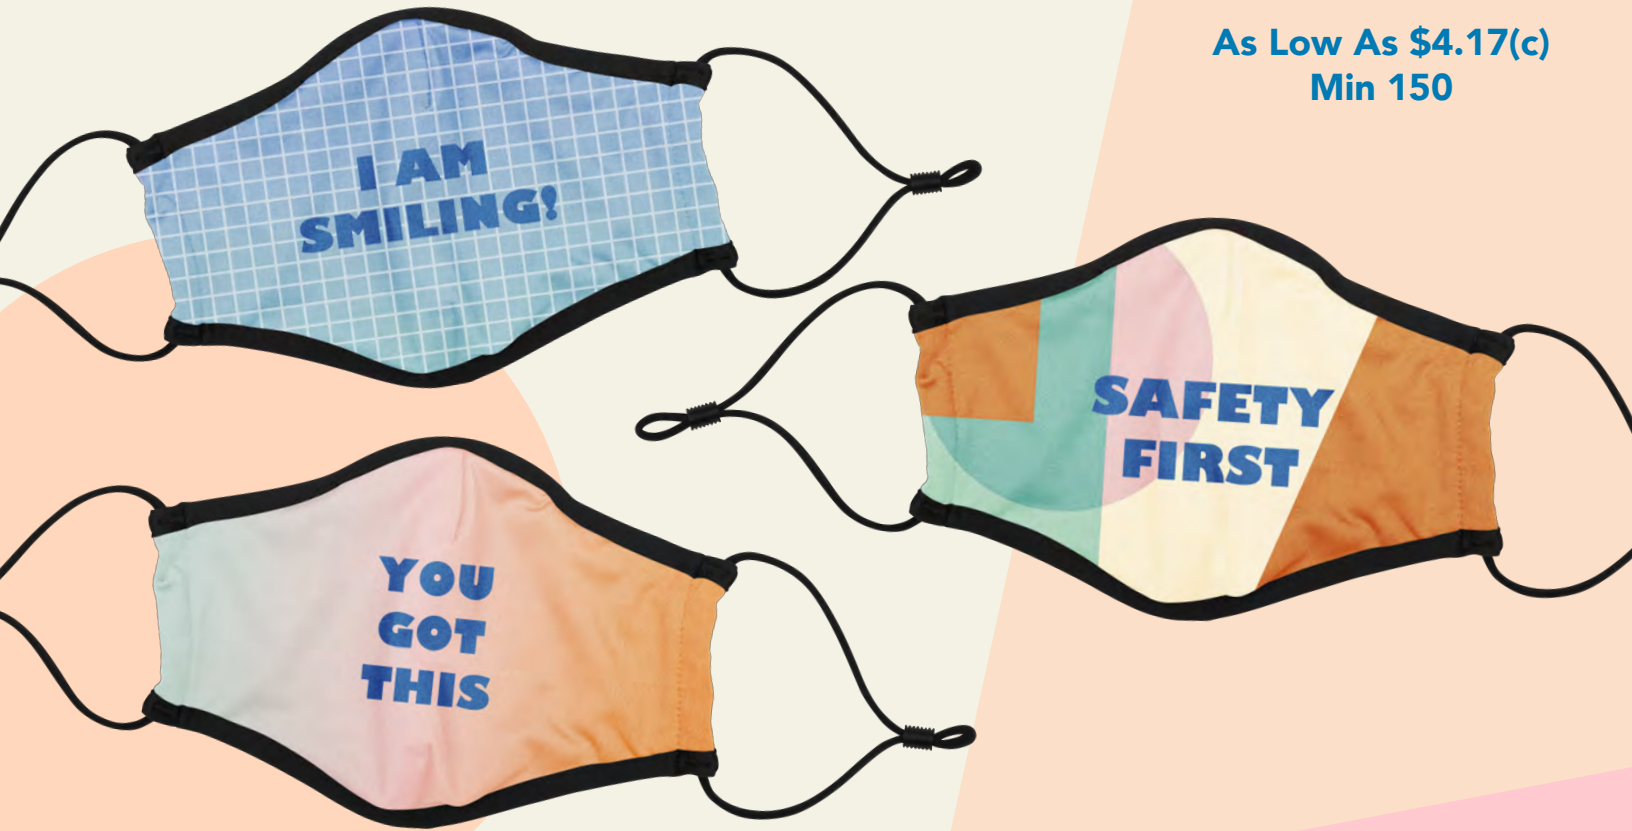

NEW

SUBLIMATED MASKS

As Low As \$4.17(c)
Min 150

These imported masks are made from a multi layered polyester for optimal breathability. The outer layer is water repellent to help prevent pathogen penetration, and the mask itself is treated with Anti Microbial technology to help kill 99% of bacteria!

Even better? These masks have an amazing fit thanks to a fitted flexible nose strip(for a more fitted seal) and adjustable ear toggles for the right amount of comfort. And last but not least these are reusable and washable!